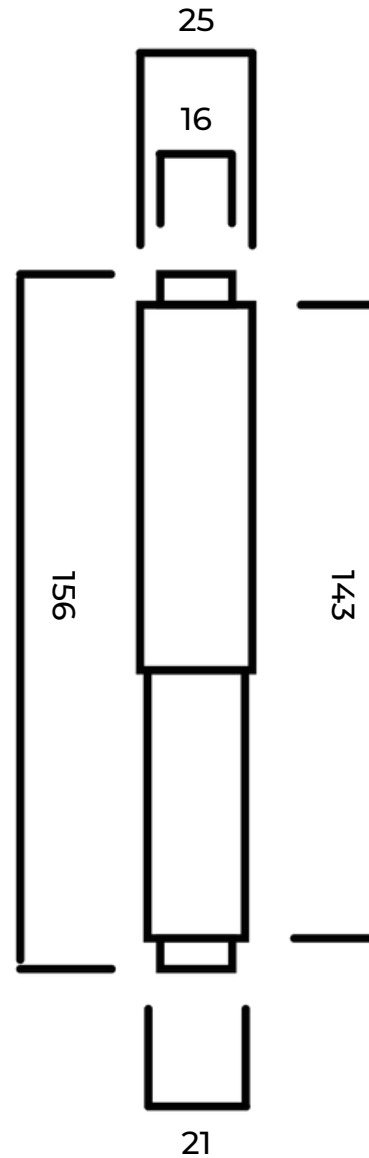

TOILET ROLL INSERT

Available Finish

Chrome

TRI-C

INSTALLATION NOTES:

Spring loaded insert, used in conjunction to make removable toilet roll holder.

SPECIFICATIONS