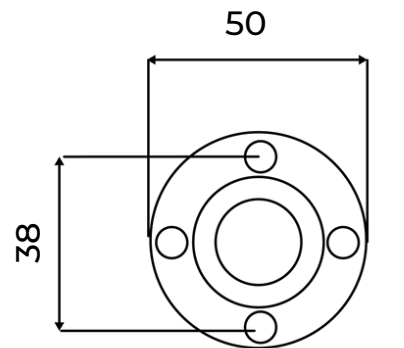

SOAP DISH

Available Finishes

Brushed Nickel (PVD)

SD-BN

Brushed Gold (PVD)

SD-BG

Matte Black

SD-MB

Chrome

SD-C

(without cover plate)

SPECIFICATIONS

Fully concealed fixings

Secure 4 point fixing system

INSTALLATION NOTES:

Remove cover plate by twisting and pulling back. Screws & plugs supplied are for timber or masonry fixing. Use toggle bolts for plaster or cavity walls, (Not provided). There are four fixing points but two should be adequate, we recommend always using top and bottom fixing points.