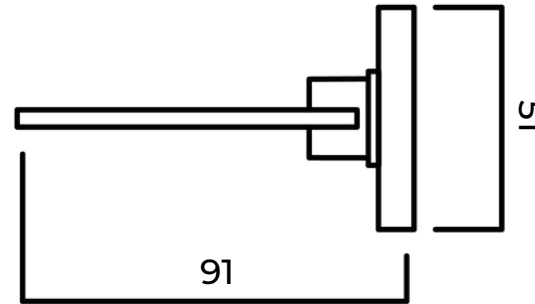

SOAP DISH

Available Finishes

Brushed Nickel (PVD)

SD-BN

Brushed Gold (PVD)

SD-BG

Matte Black

SD-MB

Chrome

SD-C

SPECIFICATIONS

Fully concealed fixings

Secure 4 point fixing system

INSTALLATION NOTES:

Remove cover plate by twisting and pulling back. Screws & plugs supplied are for timber or masonry fixing. Use toggle bolts for plaster or cavity walls, (Not provided). There are four fixing points but two should be adequate, we recommend always using top and bottom fixing points.

140