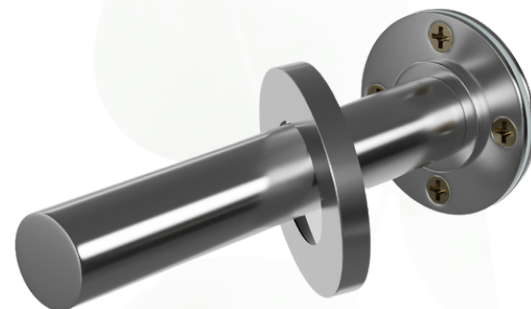

SHOWER/UTILITY SHELF 320MM

Available Finishes

Brushed Nickel (PVD)

S32-BN

Brushed Gold (PVD)

S32-BG

Matte Black

S32-MB

Chrome

S32-C

SPECIFICATIONS

Fully concealed fixings

Secure 4 point fixing system

INSTALLATION NOTES:

Remove cover plate by twisting and pulling back. Screws & plugs supplied are for timber or masonry fixing. Use toggle bolts for plaster or cavity walls, (Not provided). There are four fixing points but two should be adequate, we recommend always using top and bottom fixing points.