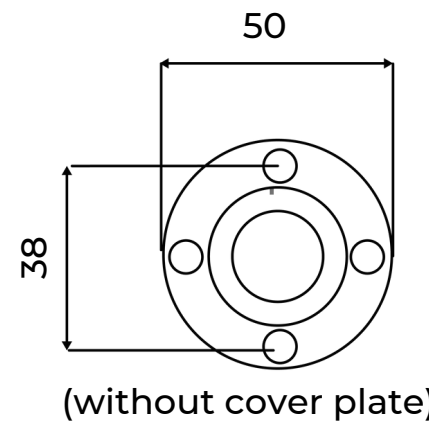

SHOWER/UTILITY SHELF 320MM

Available Finishes

Brushed Nickel (PVD)

S32-BN

Brushed Gold (PVD)

S32-BG

Matte Black

S32-MB

Chrome

S32-C

SPECIFICATIONS

Fully concealed fixings

Secure 4 point fixing system

INSTALLATION NOTES:

Remove cover plate by twisting and pulling back. Screws & plugs supplied are for timber or masonry fixing. Use toggle bolts for plaster or cavity walls, (Not provided). There are four fixing points but two should be adequate, we recommend always using top and bottom fixing points.