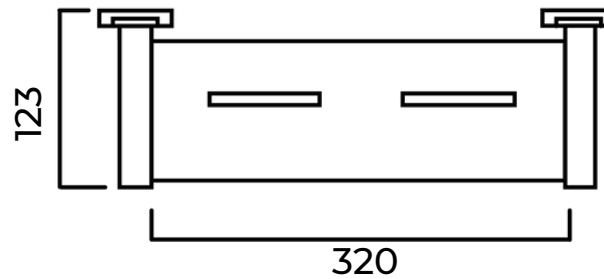

SHOWER/UTILITY SHELF 320MM

Available Finishes

Brushed Nickel (PVD)

S32-BN

Brushed Gold (PVD)

S32-BG

Matte Black

S32-MB

Chrome

S32-C

SPECIFICATIONS

Fully concealed fixings

Secure 4 point fixing system

INSTALLATION NOTES:

Remove cover plate by twisting and pulling back. Screws & plugs supplied are for timber or masonry fixing. Use toggle bolts for plaster or cavity walls, (Not provided). There are four fixing points but two should be adequate, we recommend always using top and bottom fixing points.