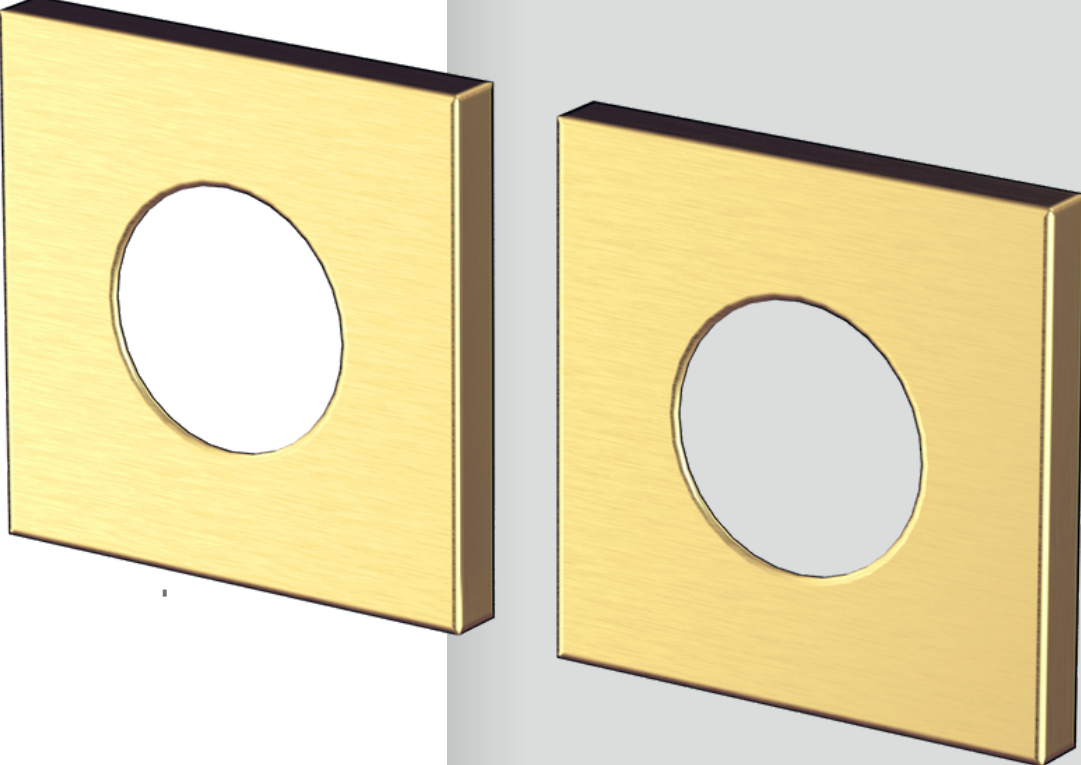

LARGE COVER PLATES

SPECIFICATIONS

Available Finishes

Round	LRCP-BN	LRCP-BG	LRCP-MB	LRCP-C
Square	LSCP-BN	LSCP-BG	LSCP-MB	LSCP-C

INSTALLATION NOTES:

Interchangeable Large Round cover plates suite: End & Centre Pillars, Towel Ring, Toilet Roll Holder & Multi Purpose Holder. Sold in pairs.