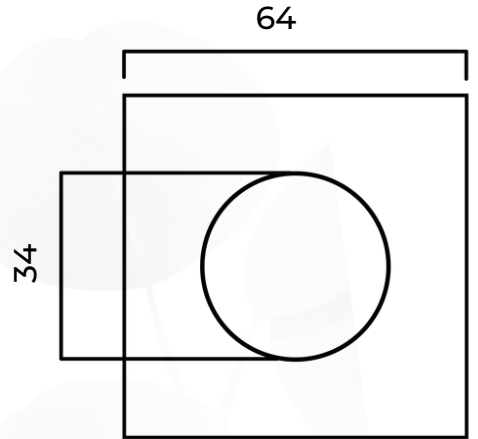

LARGE COVER PLATES

SPECIFICATIONS

Available Finishes

Round	LRCP-BN	LRCP-BG	LRCP-MB	LRCP-C
Square	LSCP-BN	LSCP-BG	LSCP-MB	LSCP-C

INSTALLATION NOTES:

Interchangeable Large Round cover plates suite: End & Centre Pillars, Towel Ring, Toilet Roll Holder & Multi Purpose Holder. Sold in pairs.