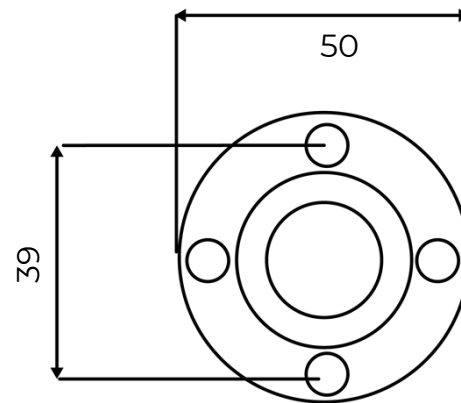

Available Finishes

Brushed Nickel (PVD)

MDH-BN

Brushed Gold (PVD)

MDH-BG

Matte Black

MDH-MB

Chrome

MDH-C