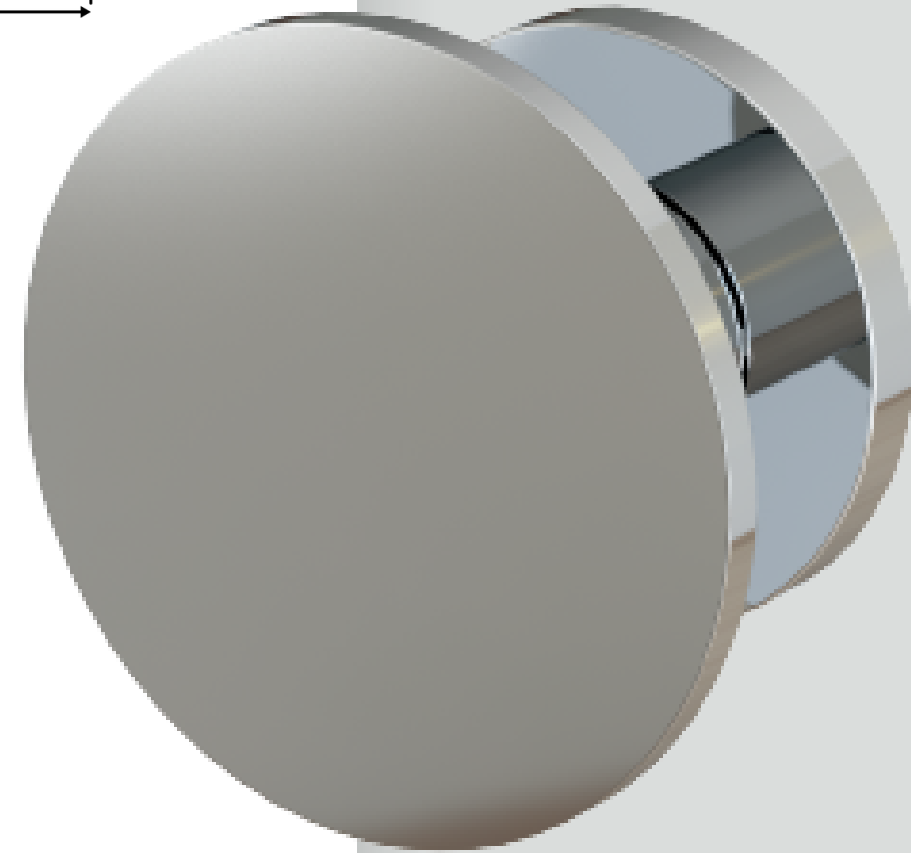

# MINI DISC HOOK 60MM

## Available Finishes

Brushed Nickel (PVD)

MDH-BN

Brushed Gold (PVD)

MDH-BG

Matte Black

MDH-MB

Chrome

MDH-C

## SPECIFICATIONS

Fully concealed fixings

Secure 4 point fixing system